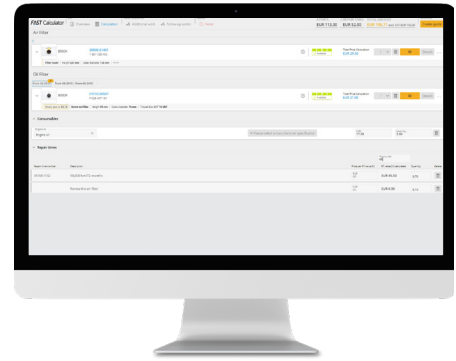

02 WHAT FUNCTIONS DOES FAST SUITE PROVIDE?

The **Fast Calculator** enables garages to calculate a service price with just a few clicks, create a corresponding quote and then order parts and consumables directly from the shopping cart.

Fast Check supports documentation during vehicle acceptance at the workshop or facilitates a fixed procedure for a vehicle inspection by an official service provider. Fast Check enables the documentation of existing damage prior to the repair as well as a direct calculation of the damaged parts including the time required.

Fast Service enables the workshop to implement a new digital vehicle maintenance process based on OE service data from acceptance to final handover. The entire maintenance workflow is digitally monitored and documented.