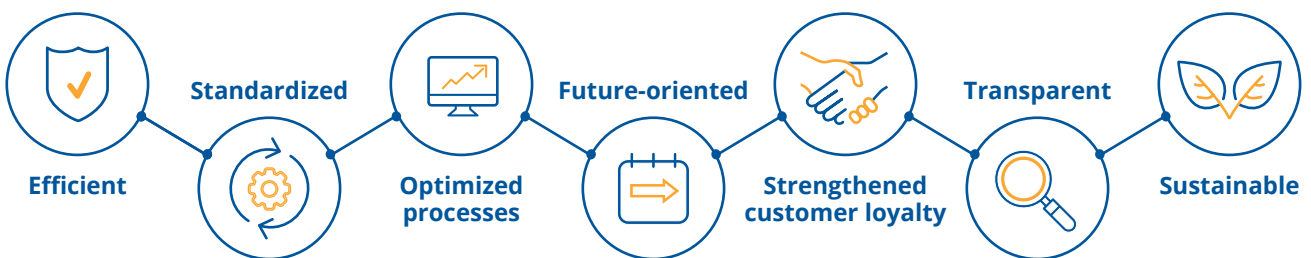

03 WHAT BENEFITS DOES FAST SUITE PROVIDE?

Last updated: 09/24

DVSE Gesellschaft für Datenverarbeitung, Service und Entwicklung mbH

Lise-Meitner-Straße 4 • 22941 Bargtheide • Tel.: +49 (0) 4532 9740 01 • sales@topmotive.eu • www.topmotive.eu