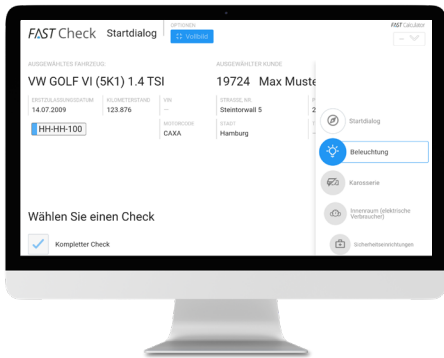

02 WHAT FUNCTIONS DOES FAST SUITE PROVIDE?

The **Fast Calculator** enables garages to calculate a service price with just a few clicks, create a corresponding quote and then order parts and consumables directly from the shopping cart.

Fast Check supports documentation during vehicle acceptance at the workshop or facilitates a fixed procedure for a vehicle inspection by an official service provider. Fast Check enables the documentation of existing damage prior to the repair as well as a direct calculation of the damaged parts including the time required.

Fast Service enables the workshop to implement a new digital vehicle maintenance process based on OE service data from acceptance to final handover. The entire maintenance workflow is digitally monitored and documented.